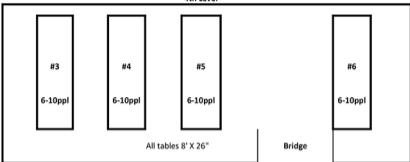

# Shovel Handle Pub Floorplan

## 4th Level

## 3rd Level- Bar