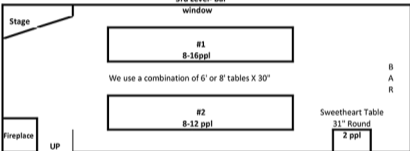

# Shovel Handle Pub Floorplan

## 4th Level

## 3rd Level- Bar